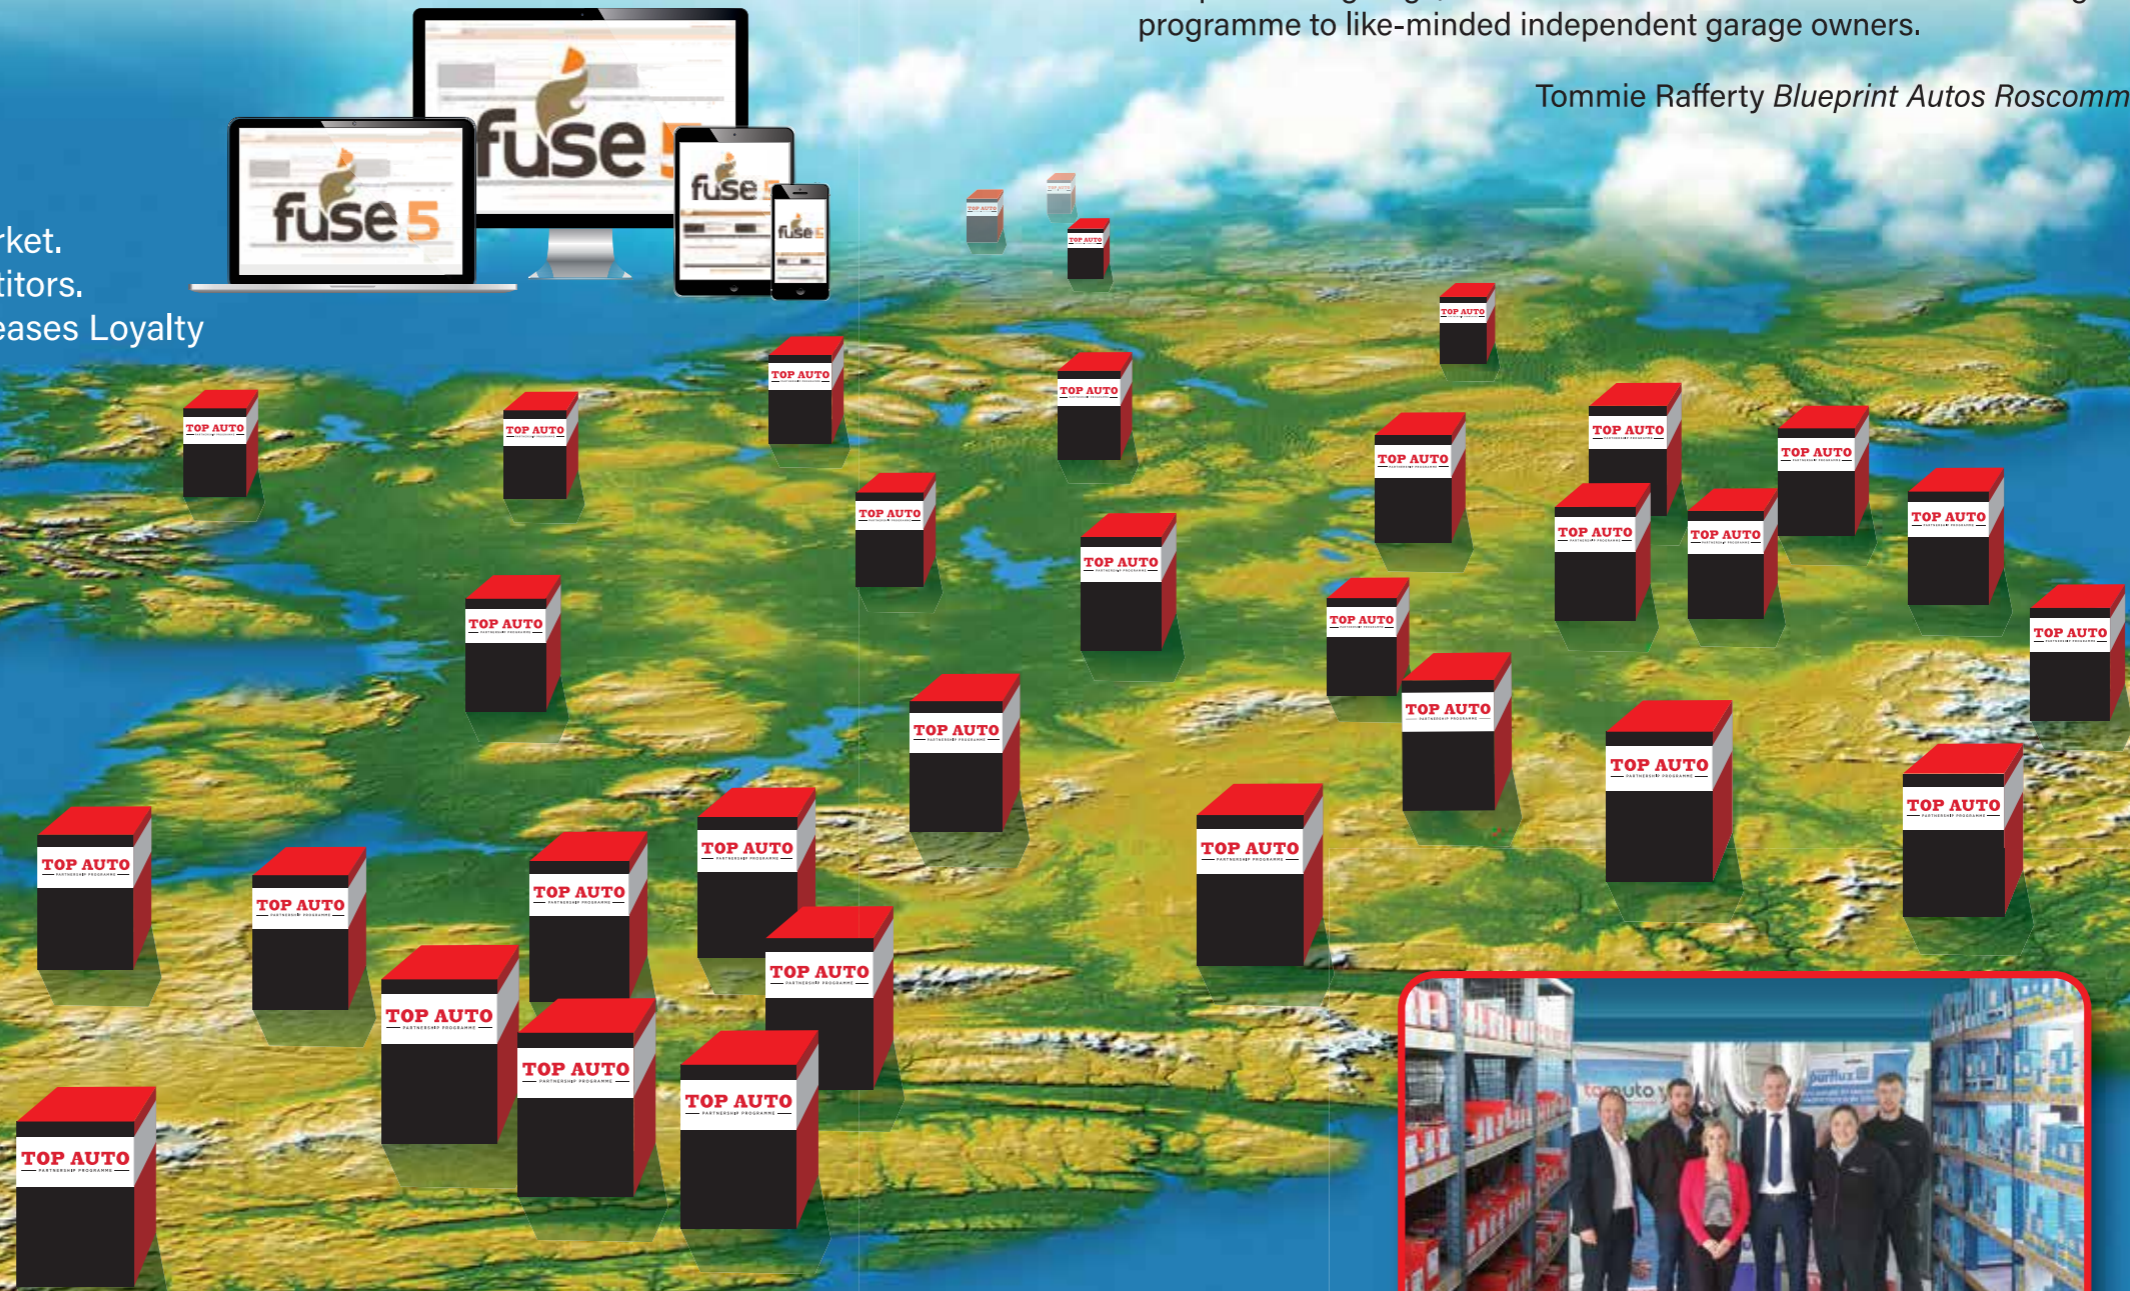

TOP AUTO

PARTNERSHIP PROGRAMME

A new dawn in garage management

Our Distribution & Branch Network:

- Creates a Service Programme for - Any Make, Any Model, Any Time
- Increases Efficiency
- Increased Sales
- Increased Profits
- It Secures Your Garage in the Market.
- Keeps You Ahead of Your Competitors.
- Better Customer Experience Increases Loyalty

BER Customer Awareness

OE Brand support

Top Auto partner, Blueprint Autos, celebrating 10 years in business

While purchasing and stocking my service products through a wholesale programme gives me a price advantage, it is the ability to get work on and off lifts more efficiently and allowing for faster turnaround times that has been the major advantage. I'm no longer having to ask customers to wait or in many cases, return on another day. This programme allows me offer the highest quality Original Equipment service products with 98% stock coverage at my fingertips. Along with guaranteed stock rotation I have zero dead stock. I have since added the optional software package offered by TopAuto which has dramatically improved time management and pricing which has further improved resale margins and profit. As a leading independent garage, I have no hesitation in recommending this programme to like-minded independent garage owners.