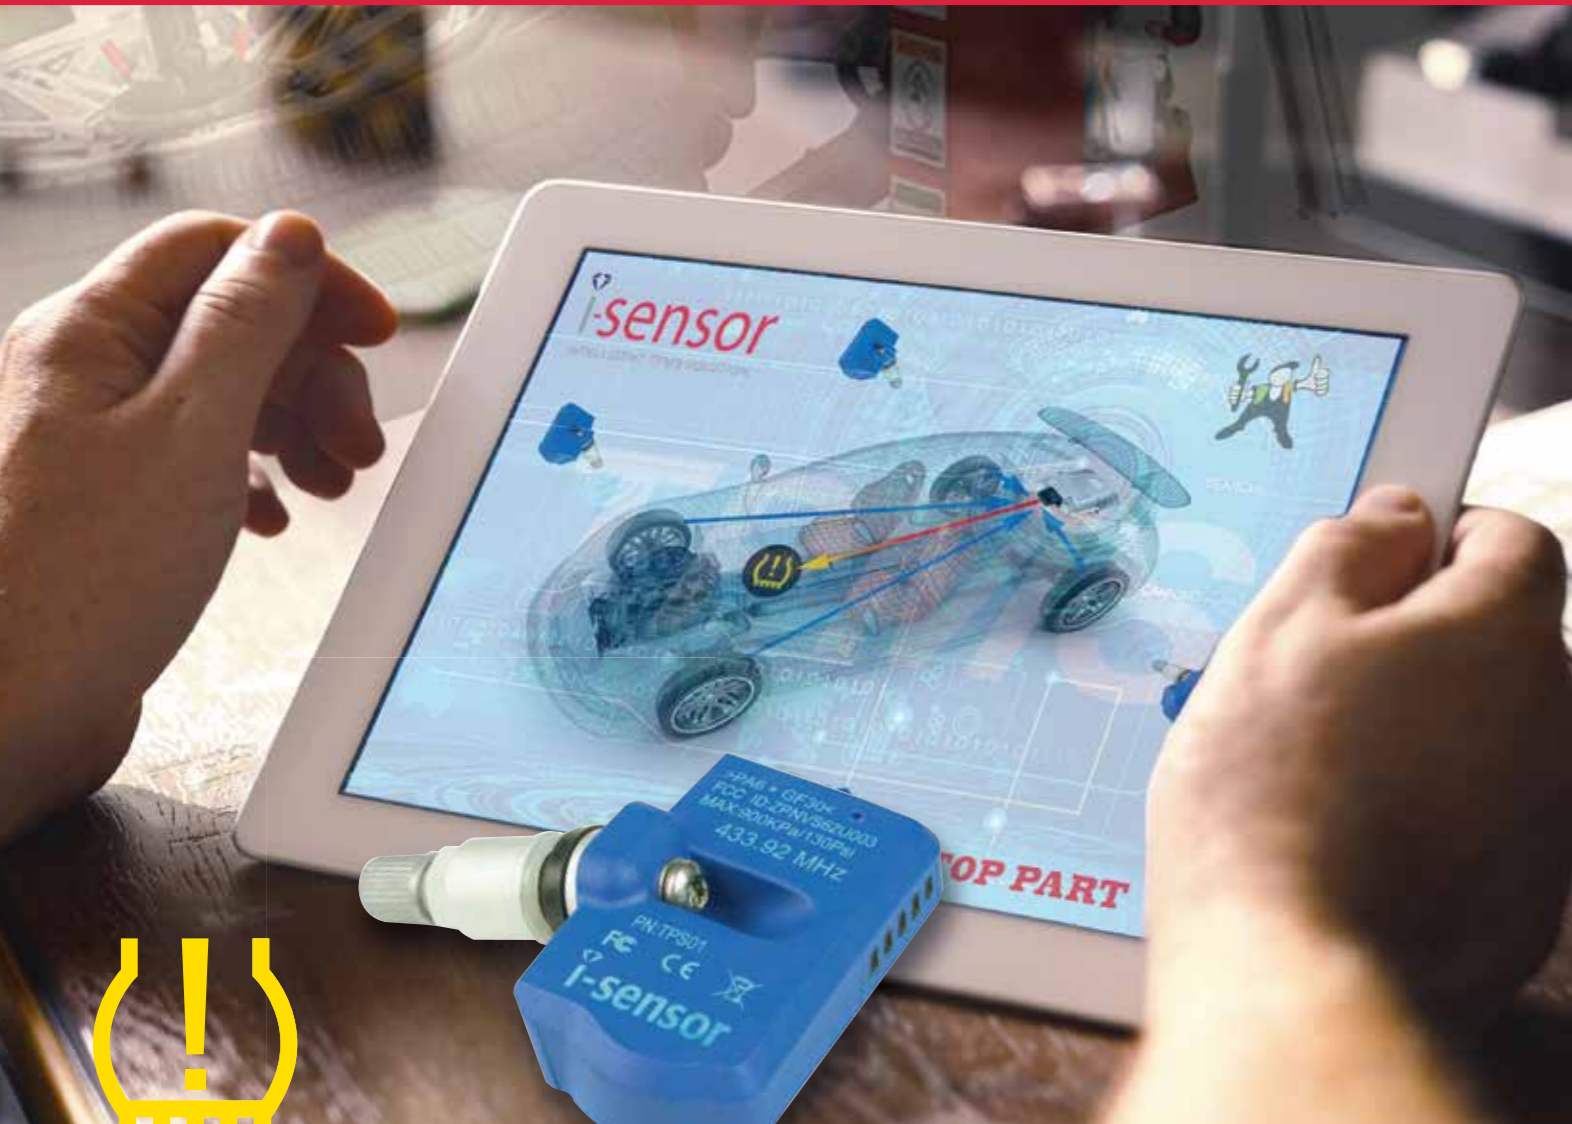

All individual TPMS items available
in your local Top Part Store

NOW AVAILABLE

In store programming for TPMS sensors

TOP PART

Oil Handling Equipment

Wireless Oil dispensing systems
Pumps,
Reels
Dispensing nozzles

Matrix The complete solution

Automated, Wireless Oil Dispense Tracking and Bulk Tank Monitoring. Matrix Total Fluid Management System provides automated tracking and monitoring plus state-of-the-art dispensing for complete control of your fluid inventory. Save time, gain billable hours and maximize your fixed operation's profitability with Matrix.